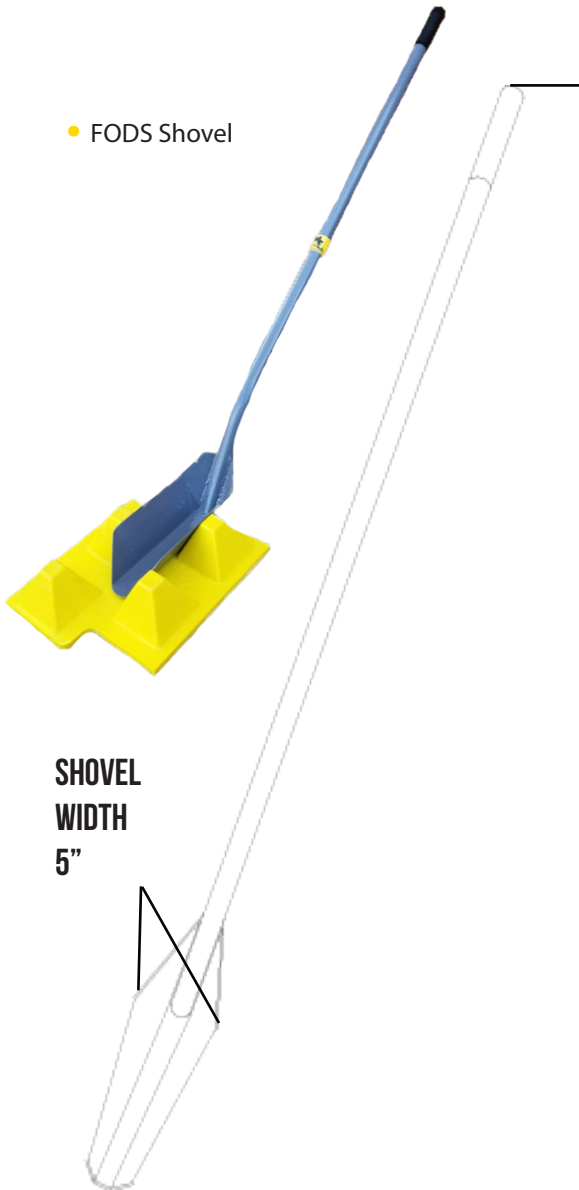

TRACKOUT CONTROL MAT

FODS INSTALLATION ACCESSORIES 6200 FS & FODS 6100 MMT

Tooling Data Sheet

GENERAL INFORMATION

The FODS Shovel Accessory is especially designed to fit between the columns of pyramids. The FODS Hook Accessory is designed to move FODS mats into place. The FODS Hook can be inserted through holes in the mat base for easy transport

For more information on how to use the accessories please contact FODS at 844-200-3637.

● FODS Shovel

● FODS Hook

SHOVEL
HEIGHT
59 1/2"

HOO
K
HANDLE
WIDTH
5"

HOO
K
HEIGHT
35 1/2"